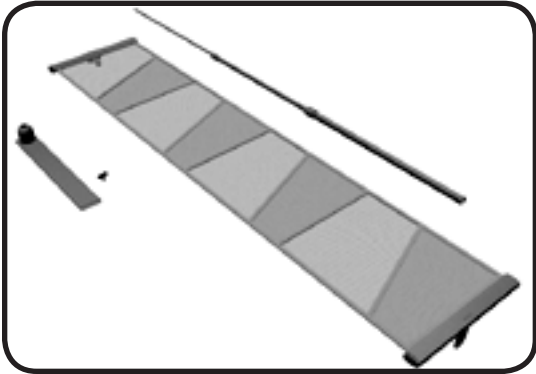

## features & benefits

Reveal Pro is an easy to use roll-away fabric literature rack. Unbeatable when shipping space is an issue. Assembles in seconds and attractively presents standard 8.5" x 11" literature with an option of an eight pocket model. Bag included. Black: REV-PR-B silver REV-PR-S

Eight pocket model in silver: REV-PR-2-S  
 Eight pocket model in black: REV-PR-2-B

hardware specifications		additional info
Color: silver or black Bag: black with black carrying handle Weight of Base: 1.6 lbs Profile of Base: 14.5"D x 19"W x 1.5"T		Height of Display: 54.5" Pocket size: 9.5" x 12" Shipping Size: 24" x 5" x 5" Shipping Weight: 5 lbs

# Assembly Instructions

Remove the system from outer packaging and carry bag. Insert foot into notch in on bottom rail.

Center the foot, tighten the knob. Assemble bungee pole.

Insert pole into the chrome piece on the foot.

Place the rail on the top pole, with the pole inside the hole in the plastic protrusion

Your system is now ready to be used.

Reverse the procedure to disassemble