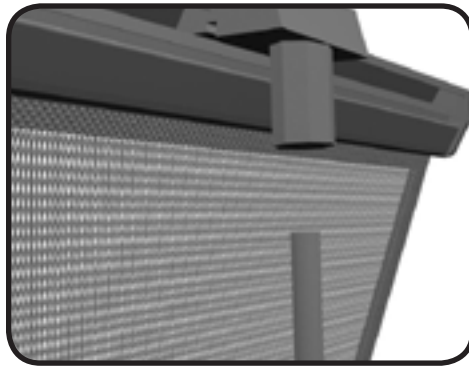

## features & benefits

Reveal Pro is an easy to use roll-away fabric literature rack. Unbeatable when shipping space is an issue. Assembles in seconds and attractively presents standard 8.5" x 11" literature with an option of an eight pocket model. Bag included. Black: REV-PR-B silver REV-PR-S

# Assembly Instructions

Remove the system from outer packaging and carry bag. Insert foot into notch in on bottom rail.

Center the foot, tighten the knob. Assemble bungee pole.

Insert pole into the chrome piece on the foot.

Place the rail on the top pole, with the pole inside the hole in the plastic protrusion

Your system is now ready to be used.

Reverse the procedure to disassemble