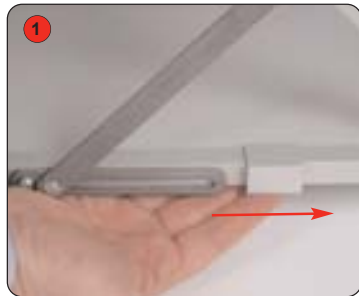

Assembly Instructions

Important: Ensure fingers are kept clear of folding mechanism when opening and closing the unit

Slide locking tab away from pivot arm at base of unit. Repeat for 2nd locking tab.