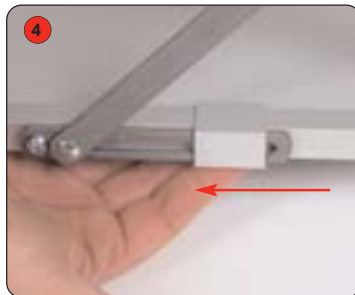

Assembly Instructions

Important: Ensure fingers are kept clear of folding mechanism when opening and closing the unit

Slide locking tab away from pivot arm at base of unit. Repeat for 2nd locking tab.

Whilst raising the unit note position of the pivot arms. To ensure correct assembly both pivot arms must rotate through 180 degrees.

Holding the top tray, gently raise the trays upwards. Place your foot on the base to aid stability.

Slide locking tab over pivot arm at base of unit. Repeat for 2nd locking tab.

To close:

- 1, Slide the locking tabs away from the pivot arms at the base of unit.
- 2, Lift the top tray and gently lower into the closed position. **(DO NOT DROP)**