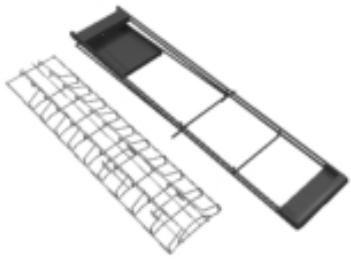

# 10 Up

10Up is a flat packing, strong, and stable unit with 10 pockets in a striking black and silver combo. Carry bag included.

## Features and Benefits

- Strong & stable
- 10 pockets
- Packs flat
- Comes with carry bag
- Black and silver combo

## Dimensions

Display Dimensions: 53" h x 11" w x 13.5" d  
Weight: 12.1 lbs

Top of unit inside rails: 10 1/8" w x 4" h  
Pocket size: 1.5" d x 9" w x 7.5" h

## Additional Information

Shipping Dimensions:  
56" x 12" x 6"  
Shipping Weight:  
16 lbs

Bag: Black with red arm strap

**1**

remove the system from the bag

**2**

place the metal plate on the bar at the bottom of the base of the unit, make sure that it fits in the groove